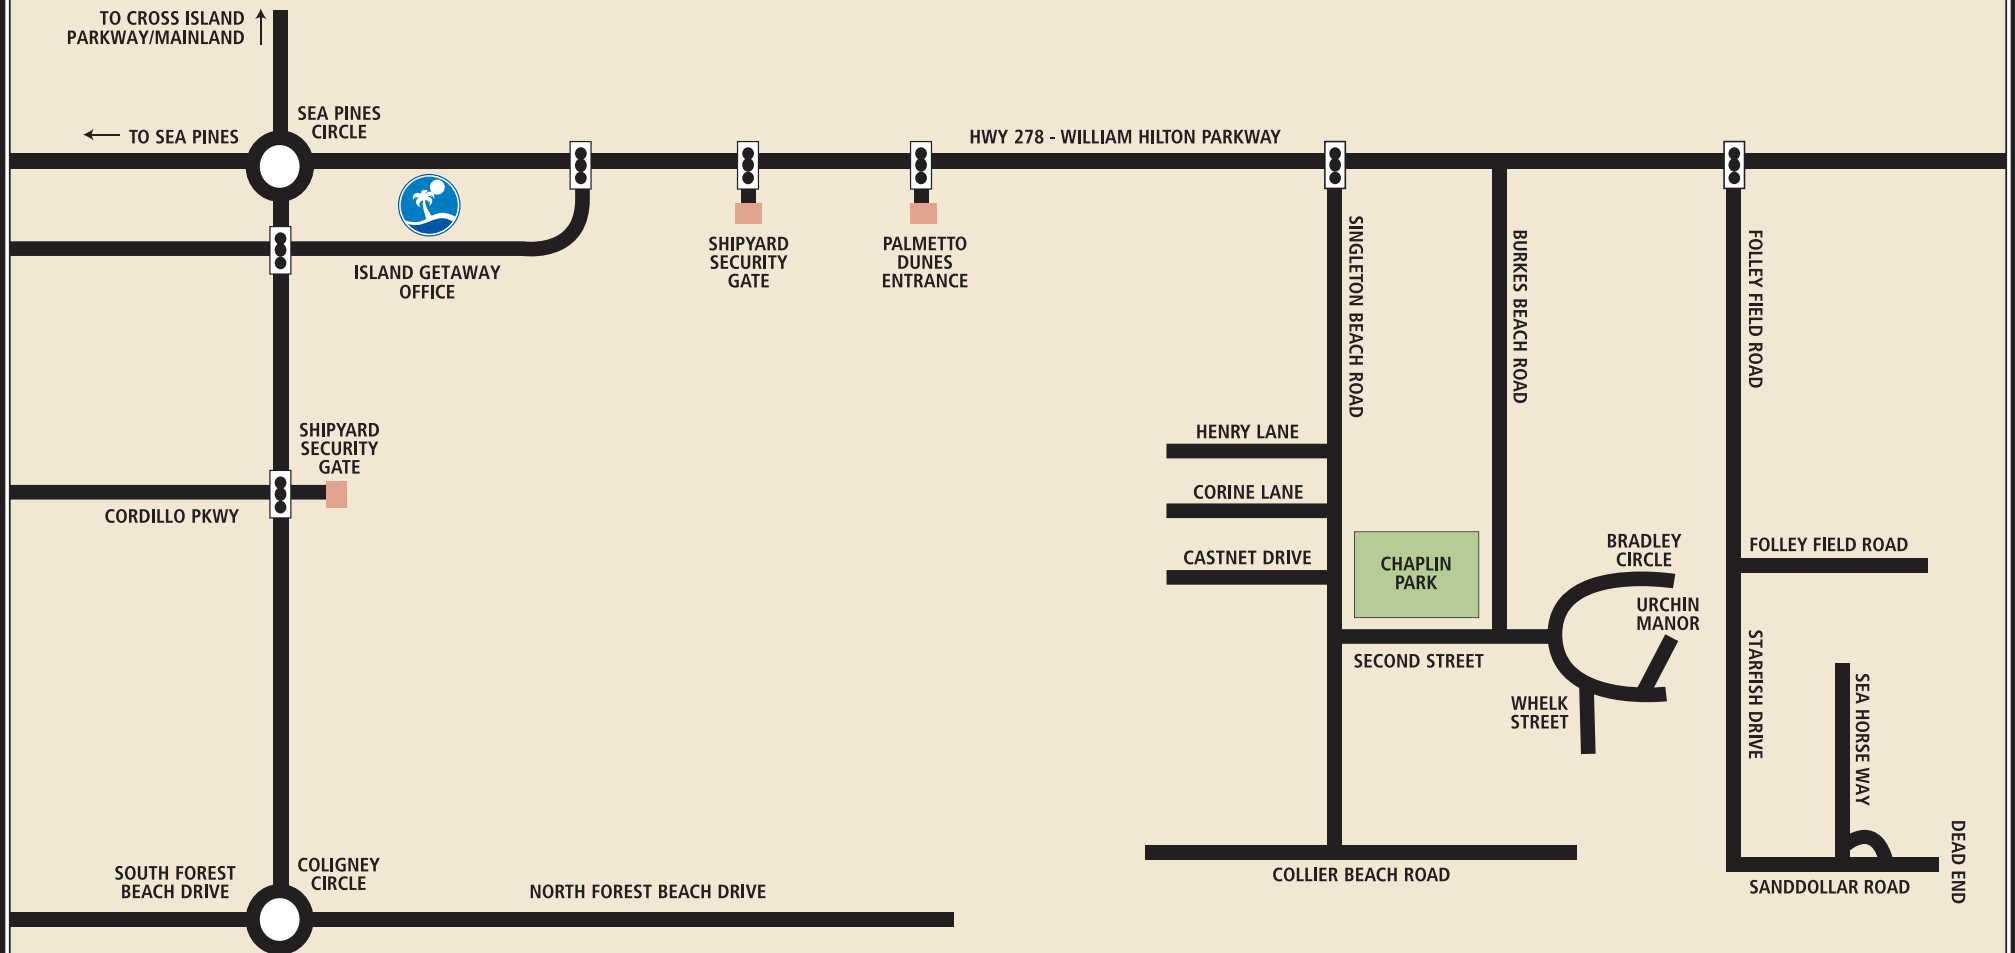

# ISLAND GETAWAY RENTALS

## Bradley Beach/Folley Field

ATLANTIC OCEAN

Map Not to Scale

28 New Orleans Road • Hilton Head Island, SC 29928 • 843.842.4664 • 800.476.4885