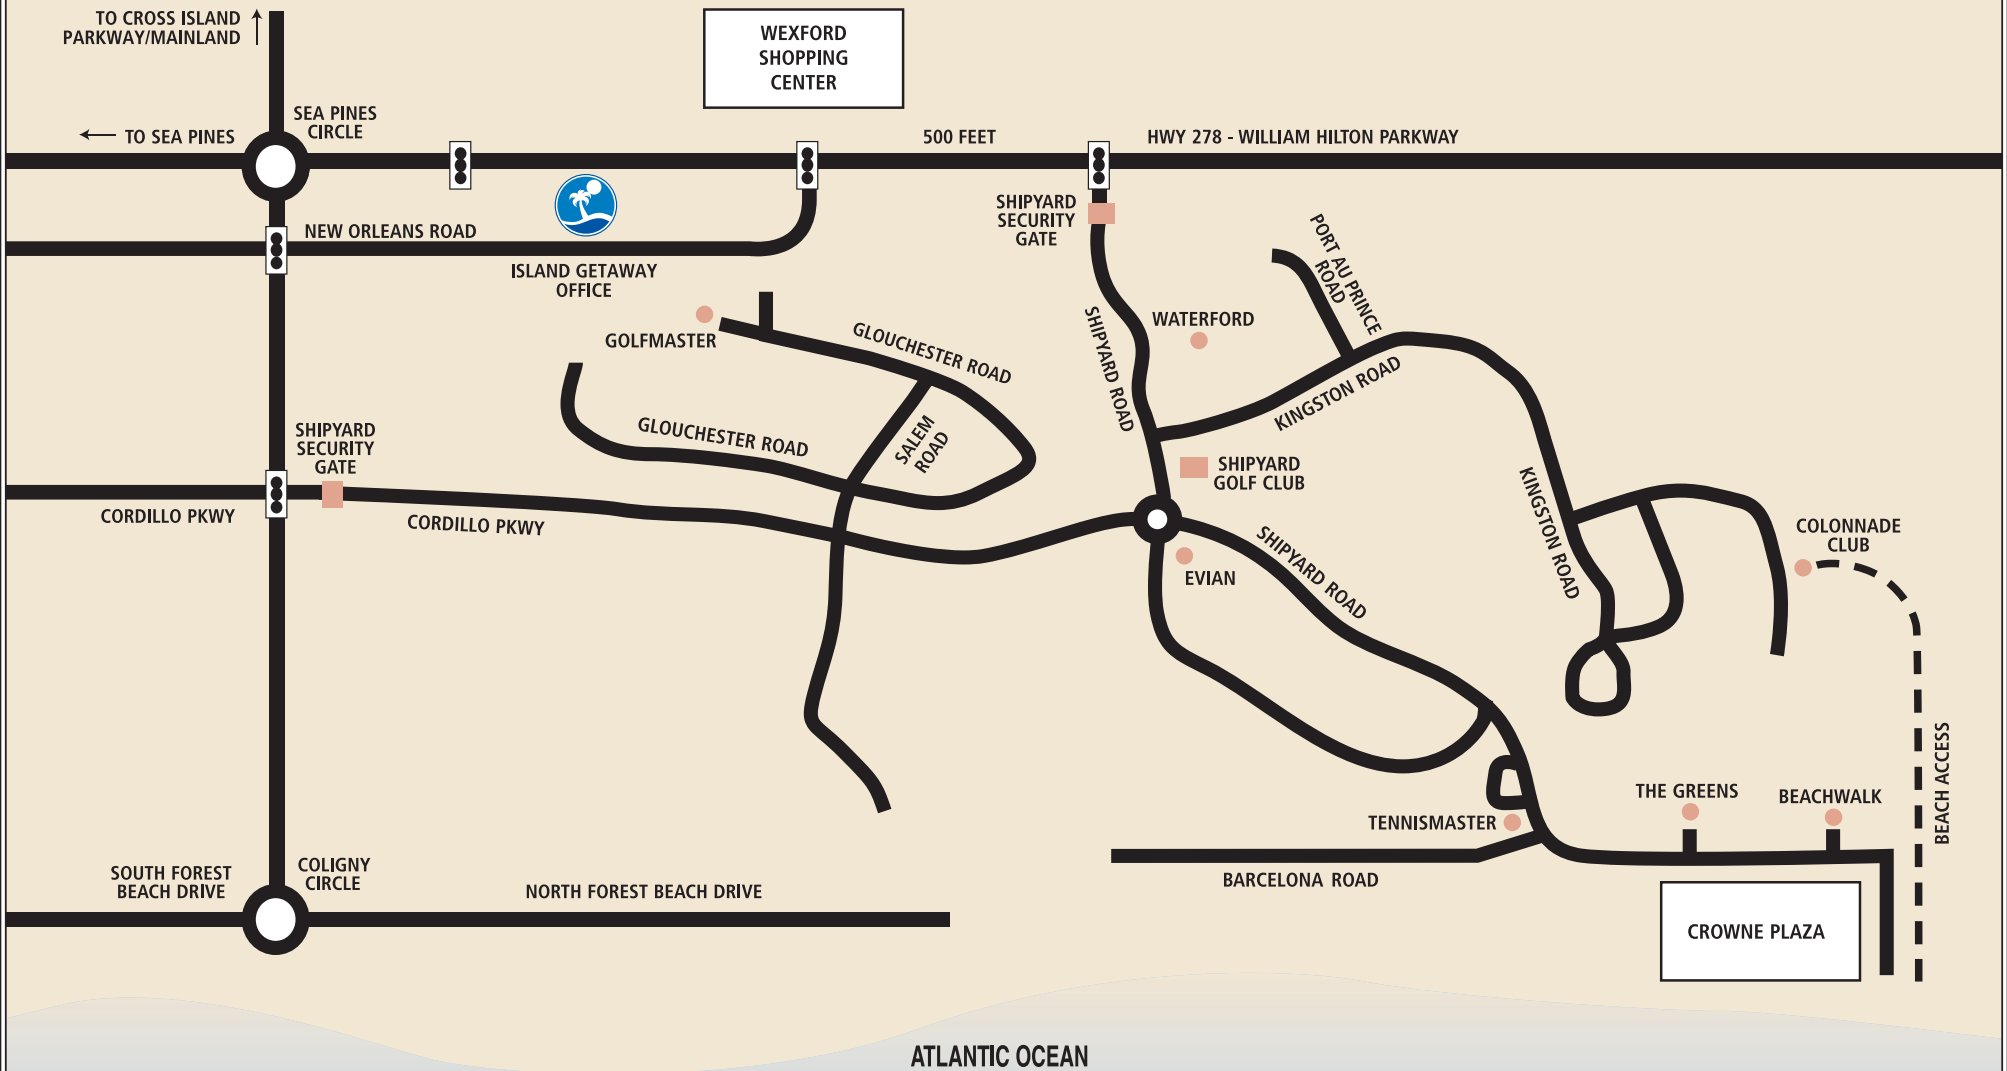

ISLAND GETAWAY RENTALS

Shipyard

Map Not to Scale

28 New Orleans Road • Hilton Head Island, SC 29928 • 843.842.4664 • 800.476.4885