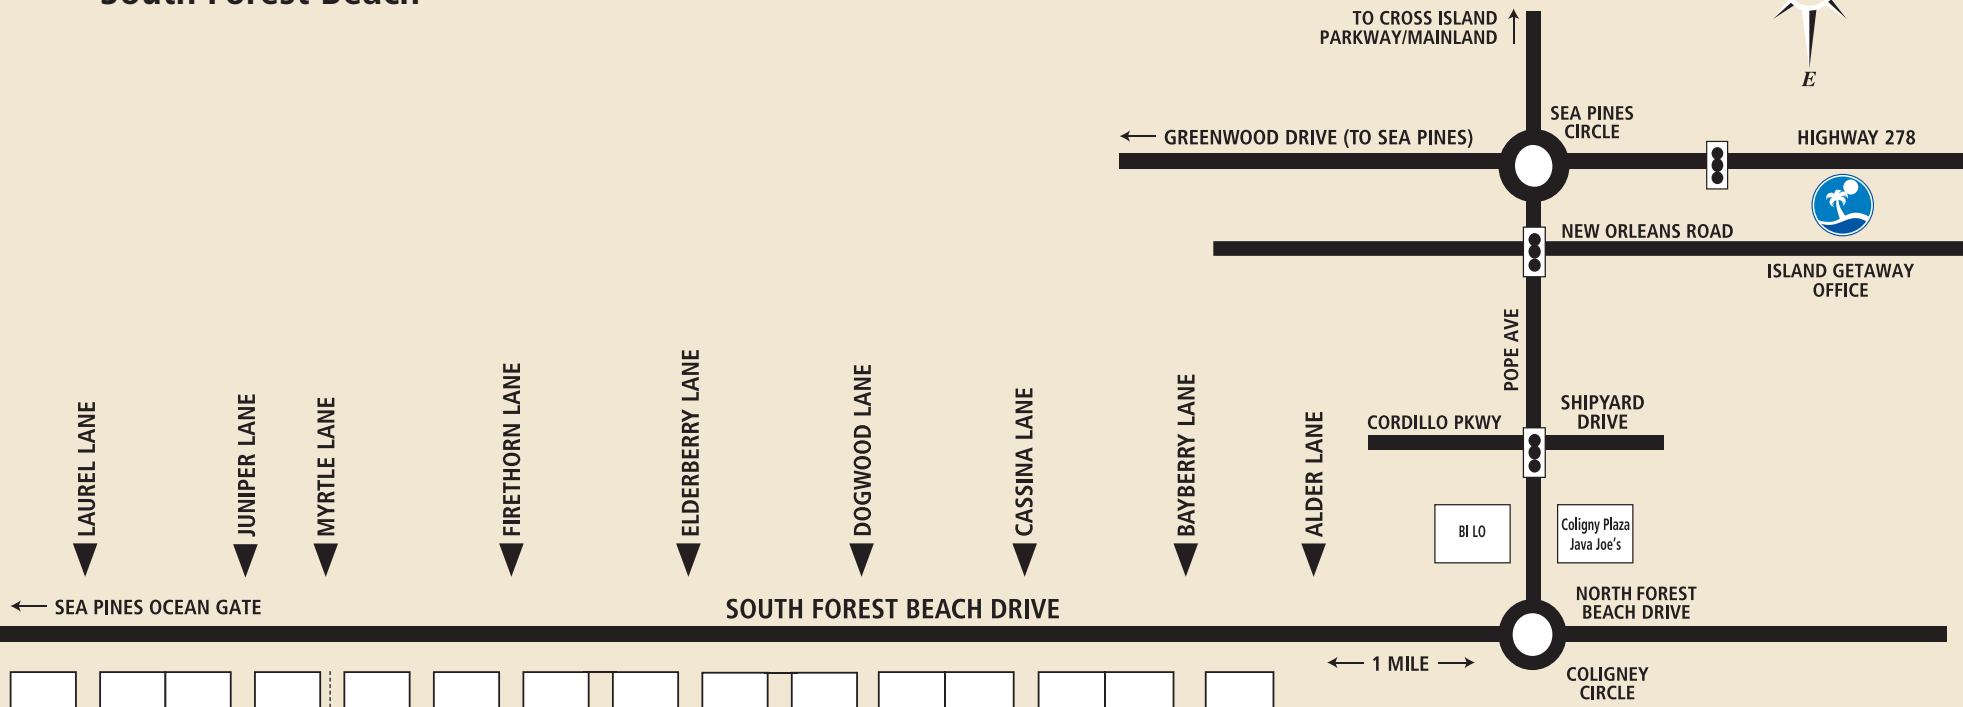

ISLAND GETAWAY RENTALS

South Forest Beach

----- INDICATES BEACH ACCESS

ATLANTIC OCEAN

Map Not to Scale

28 New Orleans Road • Hilton Head Island, SC 29928 • 843.842.4664 • 800.476.4885