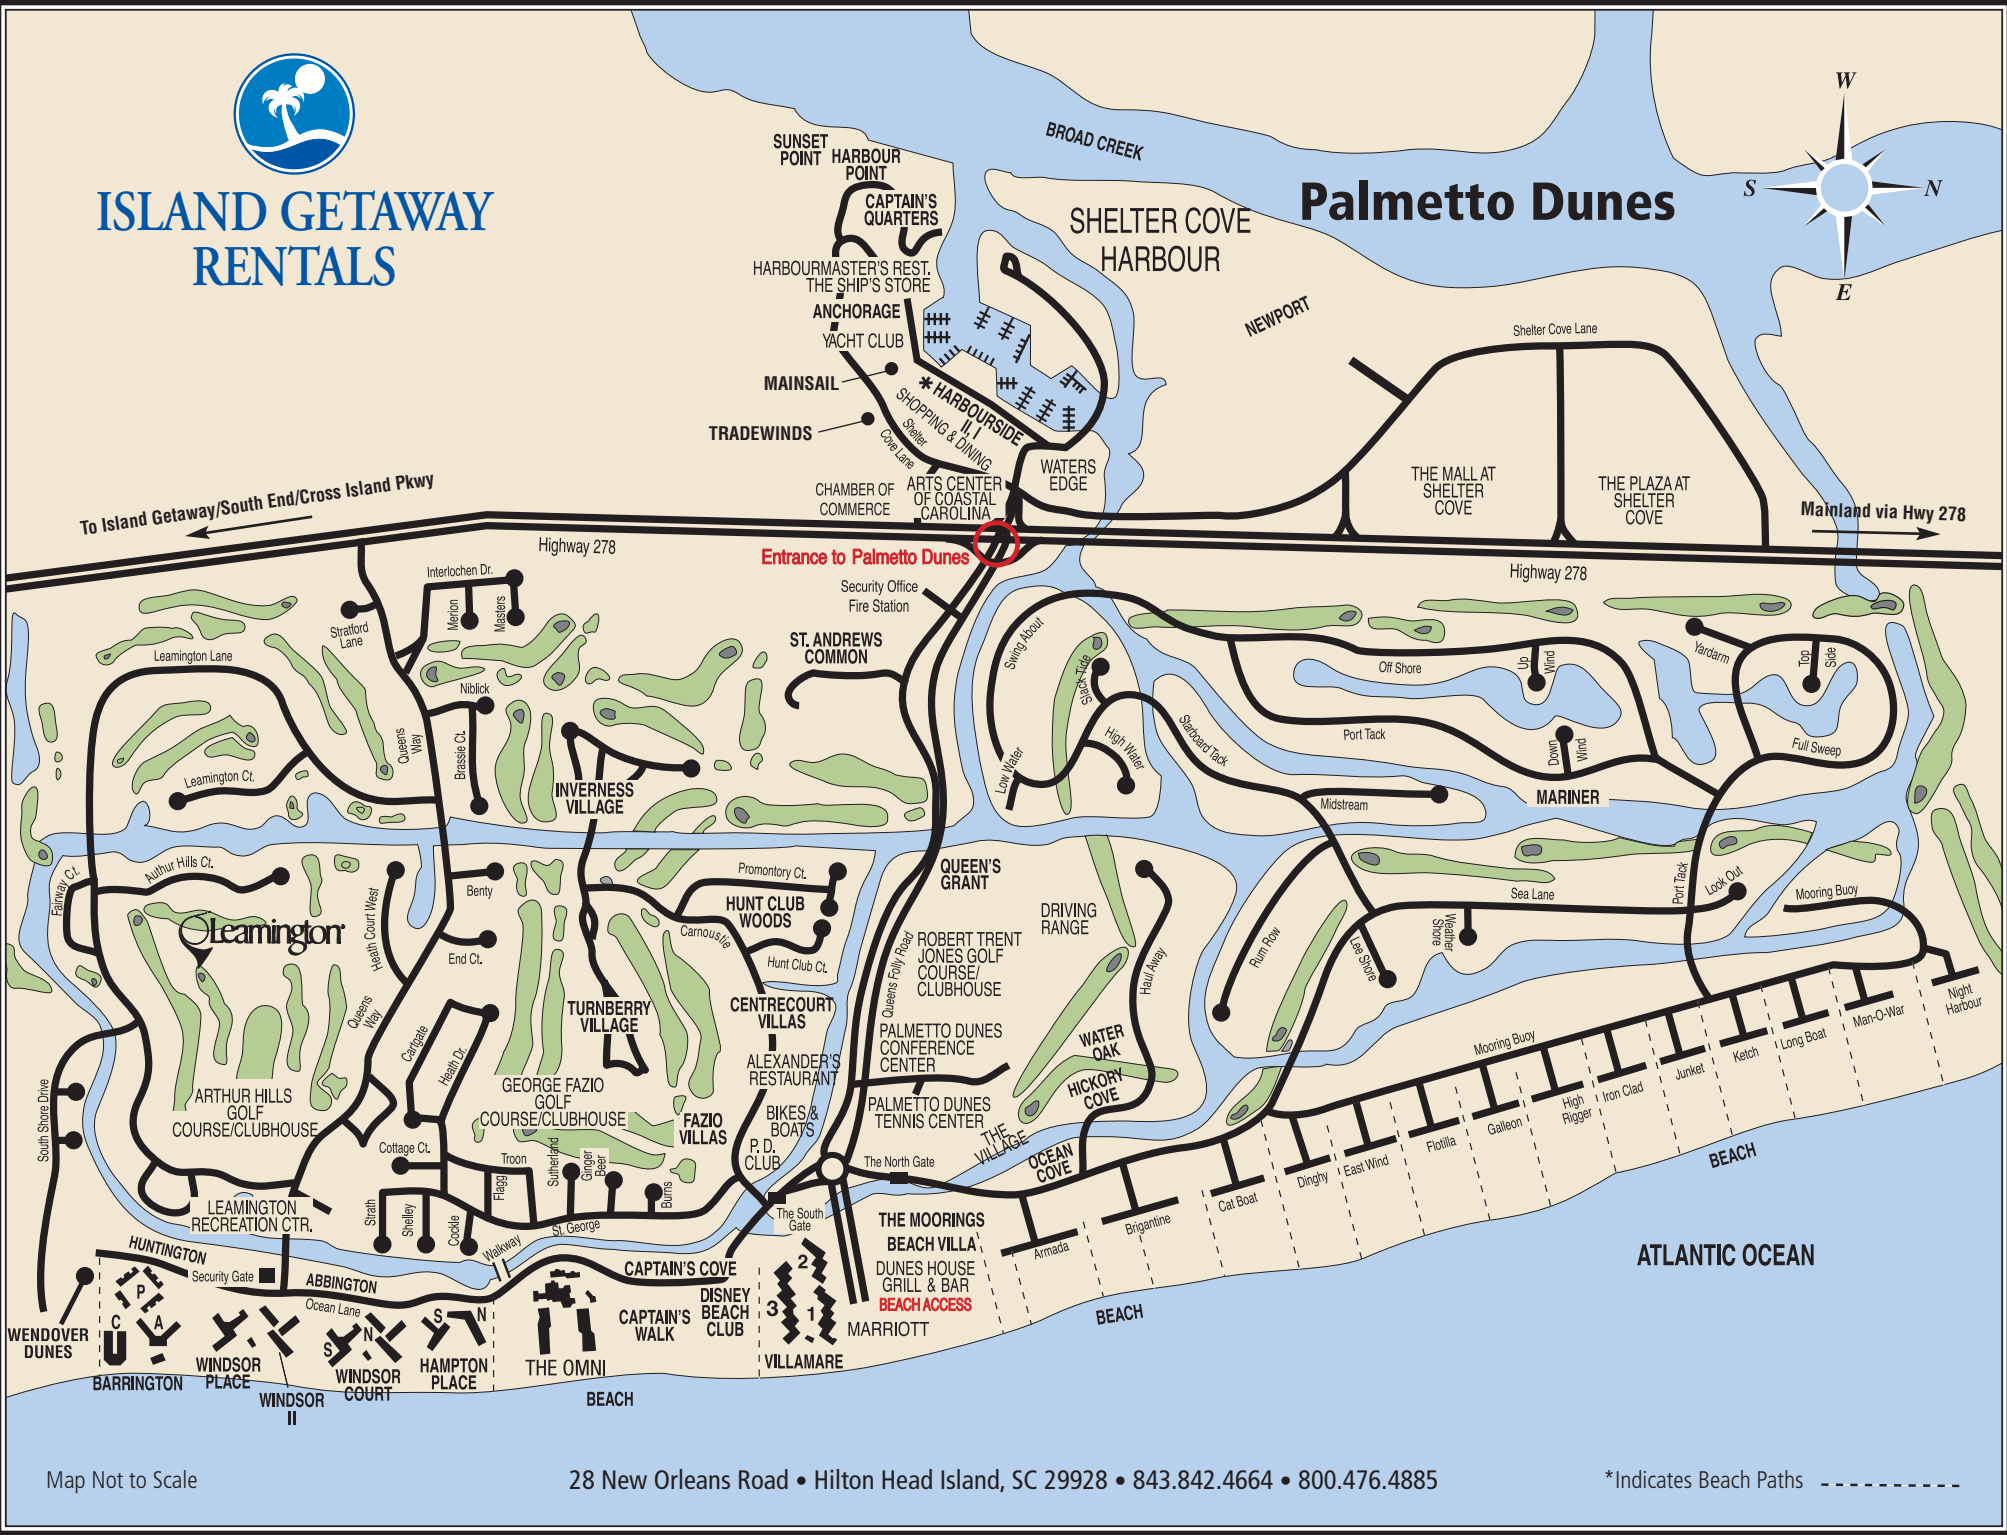

ISLAND GETAWAY RENTALS

To Island Getaway/South End/Cross Island Pkwy

Mainland via Hwy 278

Entrance to Palmetto Dunes

Map Not to Scale

28 New Orleans Road • Hilton Head Island, SC 29928 • 843.842.4664 • 800.476.4885

*Indicates Beach Paths - - - - -