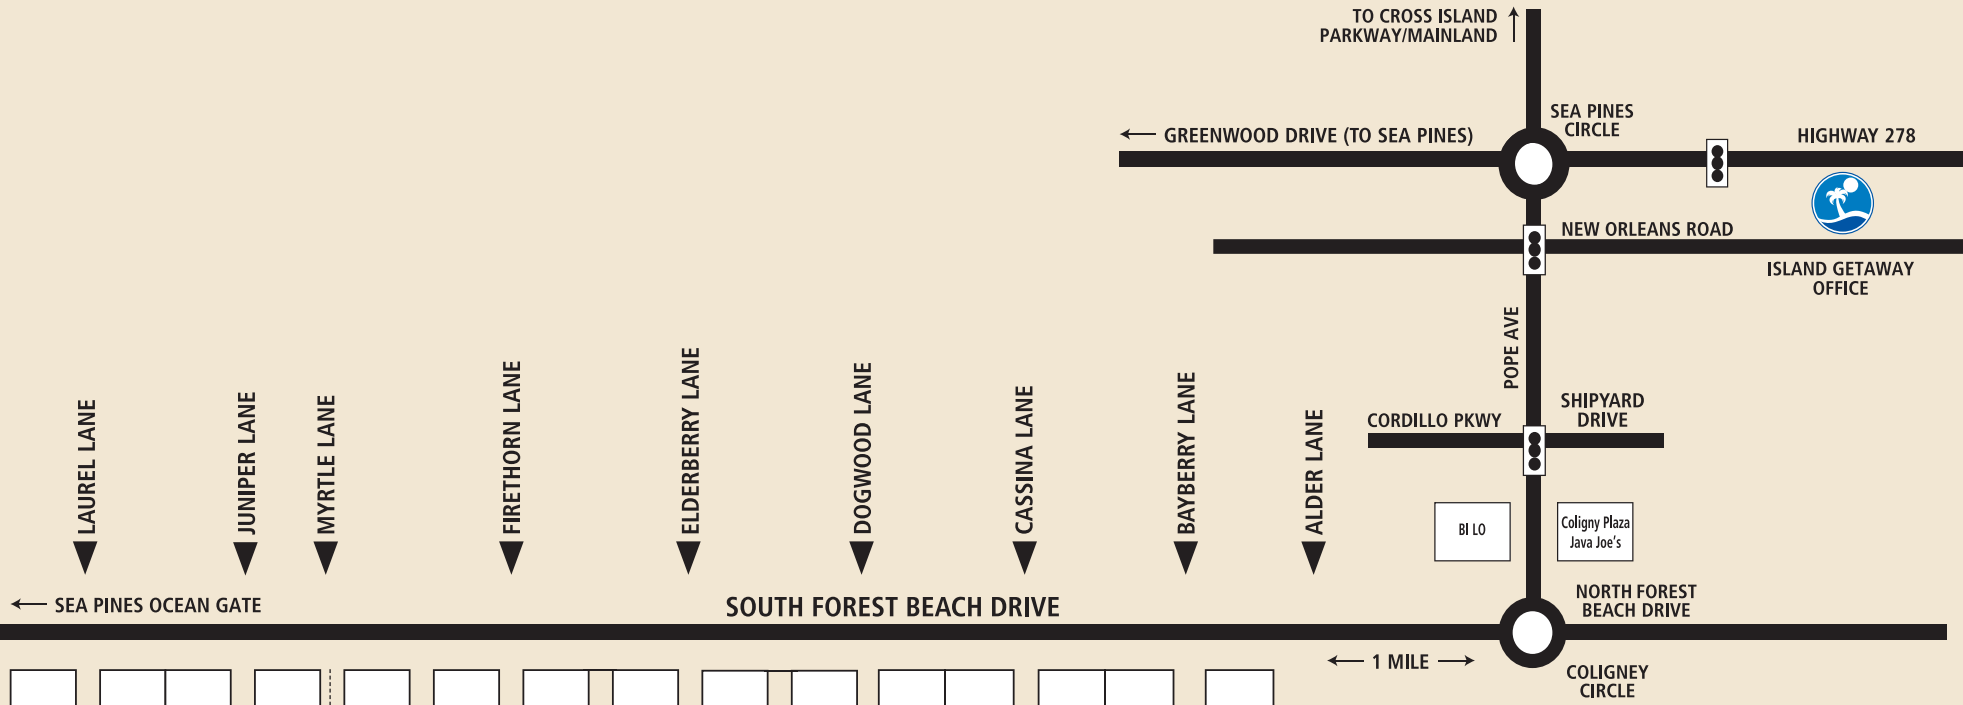

# ISLAND GETAWAY RENTALS

## South Forest Beach

----- INDICATES BEACH ACCESS

ATLANTIC OCEAN

Map Not to Scale

28 New Orleans Road • Hilton Head Island, SC 29928 • 843.842.4664 • 800.476.4885